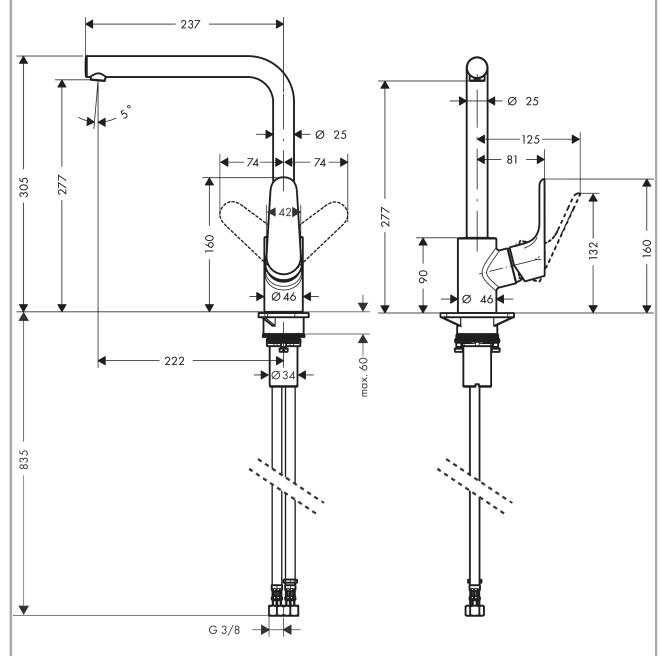

Focus M41

Single lever kitchen mixer 280, 1jet

Surface: **Stainless Steel Finish** Article Number: **31817800**

Description

product features

- handle can be positioned on the right or left
- ComfortZone 280
- swivel range adjustable in 3 steps 110°, 150° or 360°
- normal spray
- connection dimension: DN15
- maximum flow rate at 3 bar: 12 l/min
- ceramic cartridge
- connection type: G 3/8 connections
- temperature limitation adjustable
- suitable for continuous flow water heaters

Technology

Design awards

Product image

Scale drawing

Flowchart

Focus M41

Single lever kitchen mixer 280, 1jet

Surface: **Stainless Steel Finish** Article Number: **31817800**

Exploded Drawing

Year of production: >07/13

Focus M41

Single lever kitchen mixer 280, 1jet

Surface: **Stainless Steel Finish** Article Number: **31817800**

Spare part list

Year of production: >07/13

Pos.	Description	Article Number	Price	PU
1	spout cpl.	98489800	€ 166,48	1
2	aerator M18x1 (15 l/min)	98490800	€ 28,92	1
3	set of locating rings (110° / 150°)	98486000	€ 14,28	1
4	sealing set	92646000	€ 18,80	1
5	O-Ring 14x2,5	98189000	€ 3,33	1
6	screw	97662000	€ 8,69	1
7	axialring	97558000	€ 3,33	1
8	handle	98460800	€ 88,54	1
9	screw cover	96338000	€ 3,33	1
10	flange	95498800	€ 22,97	1
11	nut	97209000	€ 14,28	1
12	O-Ring 32x2	98193000	€ 3,33	1
13	cartridge, assy	92730000	€ 58,67	1
14	locking screw for handle	95140000	€ 5,36	1
15	seal	95008000	€ 8,69	1
16	support	97523000	€ 5,36	1
17	fixing set (Ø 34)	95049000	€ 14,28	1
18	lever collar	97548000	€ 3,33	1
19	connection hose 900 mm M8x0,75 G3/8	98758000	€ 28,92	1
20	O-ring 7x1,5	98422000	€ 3,33	1
21	sealing set	95581000	€ 5,36	1
a	set of locating rings (60° / 80°)	92259000	€ 18,80	1