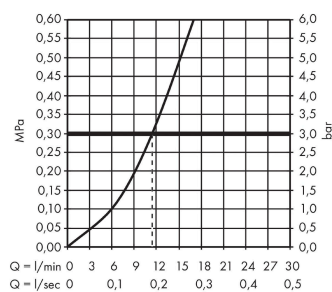

Focus M41

Single lever kitchen mixer 280, 1jet

Surface: **Stainless Steel Finish** Article Number: **31817800**

Description

product features

- handle can be positioned on the right or left
- ComfortZone 280
- swivel range adjustable in 3 steps 110°, 150° or 360°
- normal spray
- connection dimension: DN15
- maximum flow rate at 3 bar: 12 l/min
- ceramic cartridge
- connection type: G 3/8 connections
- temperature limitation adjustable
- suitable for continuous flow water heaters

Technology

Design awards

Product image

Scale drawing

Flowchart

Focus M41

Single lever kitchen mixer 280, 1jet

Surface: **Stainless Steel Finish** Article Number: **31817800**

Exploded Drawing

Year of production: >07/13

Focus M41

Single lever kitchen mixer 280, 1jet

Surface: **Stainless Steel Finish** Article Number: **31817800**

Spare part list

Year of production: >07/13

Pos.	Description	Article Number	Price	PU
1	spout cpl.	98489800	€ 166,48	1
2	aerator M18x1 (15 l/min)	98490800	€ 28,92	1
3	set of locating rings (110° / 150°)	98486000	€ 14,28	1
4	sealing set	92646000	€ 18,80	1
5	O-Ring 14x2,5	98189000	€ 3,33	1
6	screw	97662000	€ 8,69	1
7	axialring	97558000	€ 3,33	1
8	handle	98460800	€ 88,54	1
9	screw cover	96338000	€ 3,33	1
10	flange	95498800	€ 22,97	1
11	nut	97209000	€ 14,28	1
12	O-Ring 32x2	98193000	€ 3,33	1
13	cartridge, assy	92730000	€ 58,67	1
14	locking screw for handle	95140000	€ 5,36	1
15	seal	95008000	€ 8,69	1
16	support	97523000	€ 5,36	1
17	fixing set (Ø 34)	95049000	€ 14,28	1
18	lever collar	97548000	€ 3,33	1
19	connection hose 900 mm M8x0,75 G3/8	98758000	€ 28,92	1
20	O-ring 7x1,5	98422000	€ 3,33	1
21	sealing set	95581000	€ 5,36	1
a	set of locating rings (60° / 80°)	92259000	€ 18,80	1