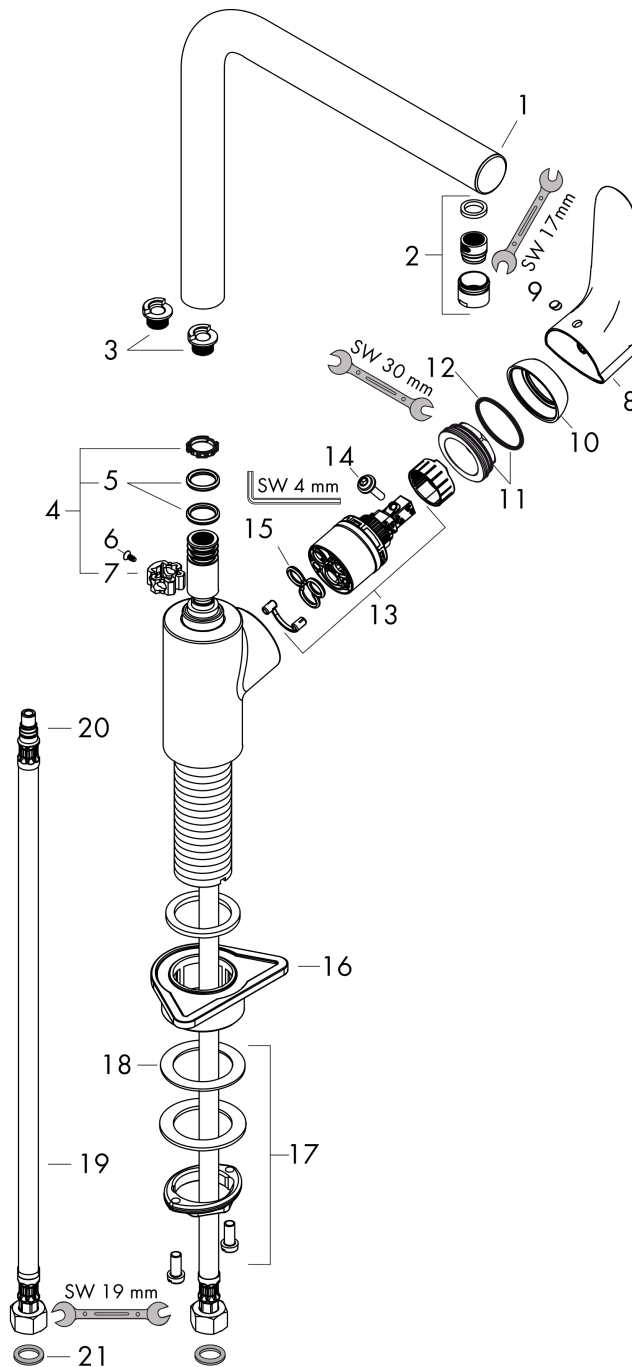

Focus M41

Single lever kitchen mixer 280, 1jet

Surface: **Stainless Steel Finish** Article Number: **31817800**

Description

product features

- handle can be positioned on the right or left
- ComfortZone 280
- swivel range adjustable in 3 steps 110°, 150° or 360°
- normal spray
- connection dimension: DN15
- maximum flow rate at 3 bar: 12 l/min
- ceramic cartridge
- connection type: G 3/8 connections
- temperature limitation adjustable
- suitable for continuous flow water heaters

Technology

Design awards

Product image

Scale drawing

Flowchart

Focus M41

Single lever kitchen mixer 280, 1jet

Surface: **Stainless Steel Finish** Article Number: **31817800**

Exploded Drawing

Year of production: >07/13

Focus M41

Single lever kitchen mixer 280, 1jet

Surface: **Stainless Steel Finish** Article Number: **31817800**

Spare part list

Year of production: >07/13

Pos.	Description	Article Number	Price	PU
1	spout cpl.	98489800	€ 166,48	1
2	aerator M18x1 (15 l/min)	98490800	€ 28,92	1
3	set of locating rings (110° / 150°)	98486000	€ 14,28	1
4	sealing set	92646000	€ 18,80	1
5	O-Ring 14x2,5	98189000	€ 3,33	1
6	screw	97662000	€ 8,69	1
7	axialring	97558000	€ 3,33	1
8	handle	98460800	€ 88,54	1
9	screw cover	96338000	€ 3,33	1
10	flange	95498800	€ 22,97	1
11	nut	97209000	€ 14,28	1
12	O-Ring 32x2	98193000	€ 3,33	1
13	cartridge, assy	92730000	€ 58,67	1
14	locking screw for handle	95140000	€ 5,36	1
15	seal	95008000	€ 8,69	1
16	support	97523000	€ 5,36	1
17	fixing set (Ø 34)	95049000	€ 14,28	1
18	lever collar	97548000	€ 3,33	1
19	connection hose 900 mm M8x0,75 G3/8	98758000	€ 28,92	1
20	O-ring 7x1,5	98422000	€ 3,33	1
21	sealing set	95581000	€ 5,36	1
a	set of locating rings (60° / 80°)	92259000	€ 18,80	1